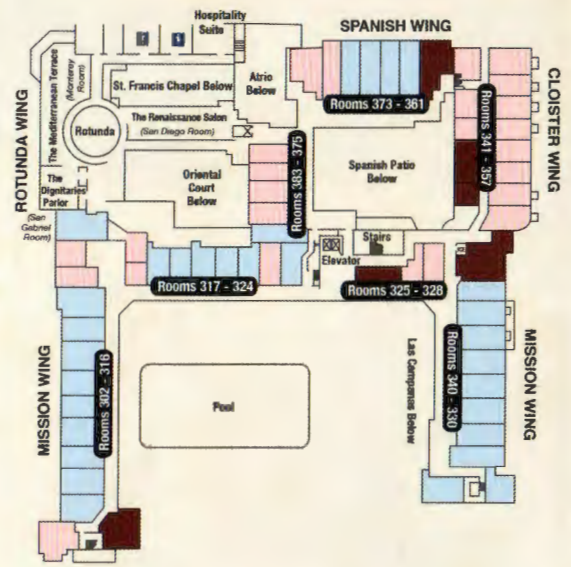

FIRST FLOOR

- Deluxe Room
- Glenwood Room
- Junior Suite

SECOND FLOOR

- Raincross Room
- Deluxe Room
- Glenwood Room
- Junior Suite

THIRD FLOOR

- Raincross Room
- Glenwood Room
- Junior Suite

FOURTH FLOOR

- Mission Room
- Presidential Suite
- Superior Suite
- Keeper of the Inn

THE MISSION INN HOTEL & SPA

GROUND FLOOR

Located in the heart of charming downtown Riverside, The Mission Inn Hotel & Spa is within walking distance of unique shops, specialty boutiques and an array of cultural events.