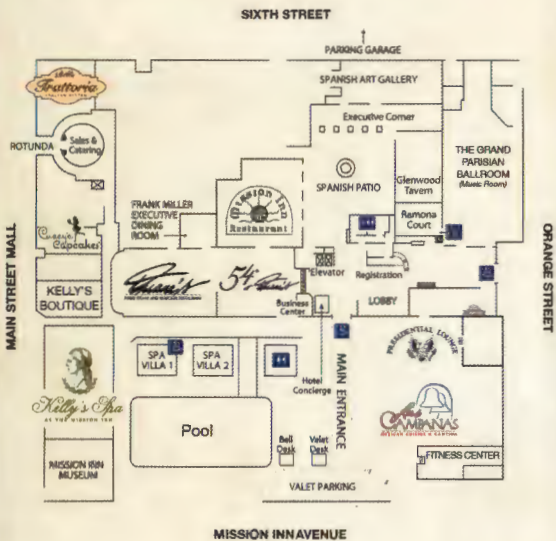

FIRST FLOOR

- Deluxe Room
- Glenwood Room
- Junior Suite

SECOND FLOOR

- Raincross Room
- Deluxe Room
- Glenwood Room
- Junior Suite

THIRD FLOOR

- Raincross Room
- Glenwood Room
- Junior Suite

FOURTH FLOOR

- Mission Room
- Presidential Suite
- Superior Suite
- Keeper of the Inn

THE MISSION INN HOTEL & SPA

GROUND FLOOR

Located in the heart of charming downtown Riverside, The Mission Inn Hotel & Spa is within walking distance of unique shops, specialty boutiques and an array of cultural events.

This National Historic Landmark offers award-winning restaurants, architecturally unique rooms and the Tuscan-inspired, Condé Nast award-winning Kelly's Spa.

The hotel is internationally recognized as one of the most romantic locations for wedding ceremonies and receptions, featuring 20,000 square feet of flexible function space. We can accommodate everything from board meetings to conventions, in an environment that is truly one-of-a-kind.