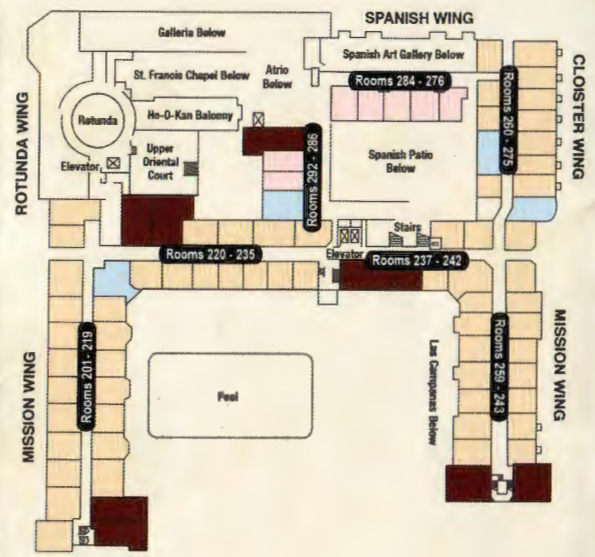

FIRST FLOOR

- Deluxe Room
- Glenwood Room
- Junior Suite

SECOND FLOOR

- Raincross Room
- Deluxe Room
- Glenwood Room
- Junior Suite

THIRD FLOOR

- Raincross Room
- Glenwood Room
- Junior Suite

FOURTH FLOOR

- Mission Room
- Presidential Suite
- Superior Suite
- Keeper of the Inn

THE MISSION INN HOTEL & SPA

GROUND FLOOR

Located in the heart of charming downtown Riverside, The Mission Inn Hotel & Spa is within walking distance of unique shops, specialty boutiques and an array of cultural events.